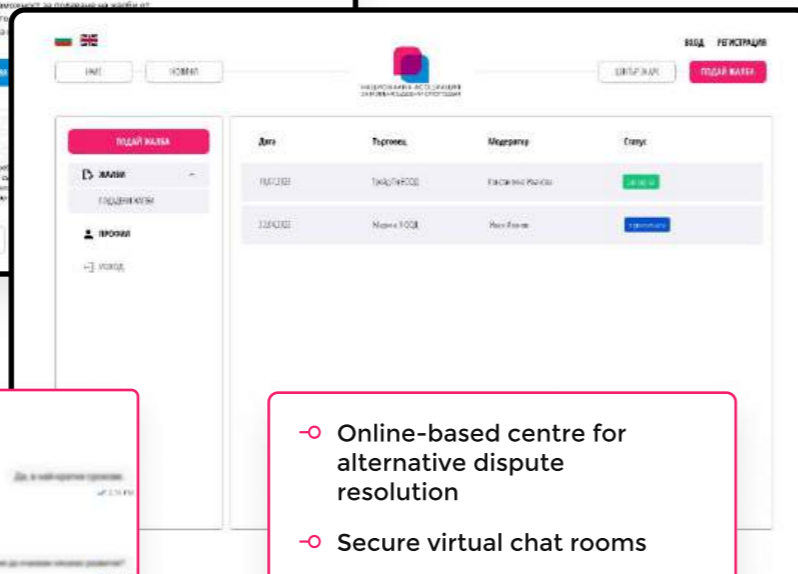

# 12 platforms

- Next generation AI Optical tracking system
- Intuitive, touch-friendly controls
- Comprehensive statistical insights
- Integrated video playback with real-time AI tagging and key moment visualization
- Live-updating pitch diagrams

- All-in-one tax refund hub
- Instant digital US bank account creation
- Flexible payout options
- Secure e-signature workflow
- Real-time notifications & refund tracking

- Smart scheduling with real-time availability
- Multi-channel booking interface
- Integrated digital patient check-in
- Automated reminders
- Secure patient portal

# 13 platforms

- Online-based centre for alternative dispute resolution
- Secure virtual chat rooms
- Integrated smart document management
- Real-time case status dashboard

- Smart patient registration & profile Management
- Custom document creation
- Data security & compliance engine