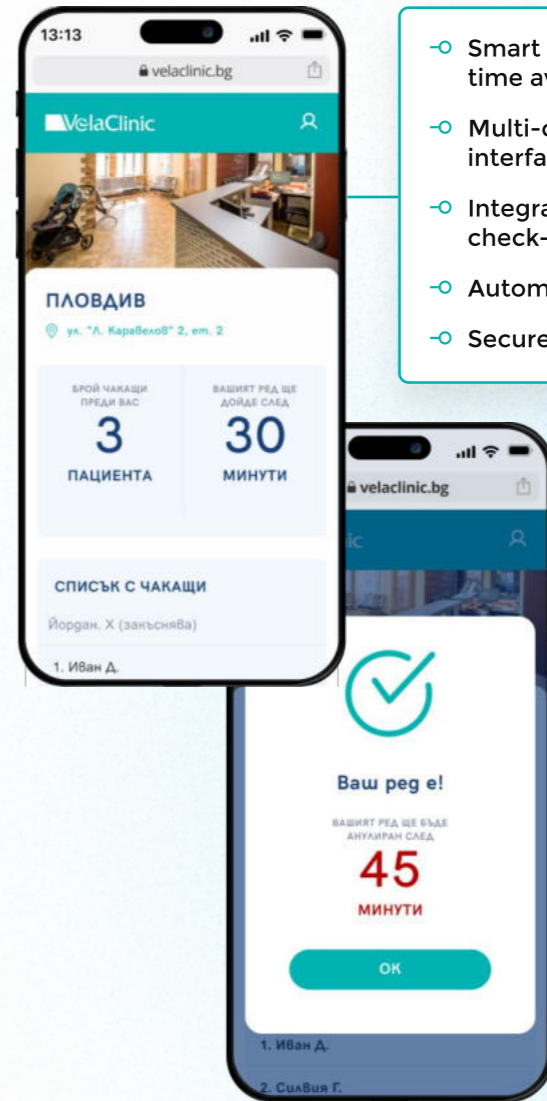

- Smart scheduling with real-time availability
- Multi-channel booking interface
- Integrated digital patient check-in
- Automated reminders
- Secure patient portal