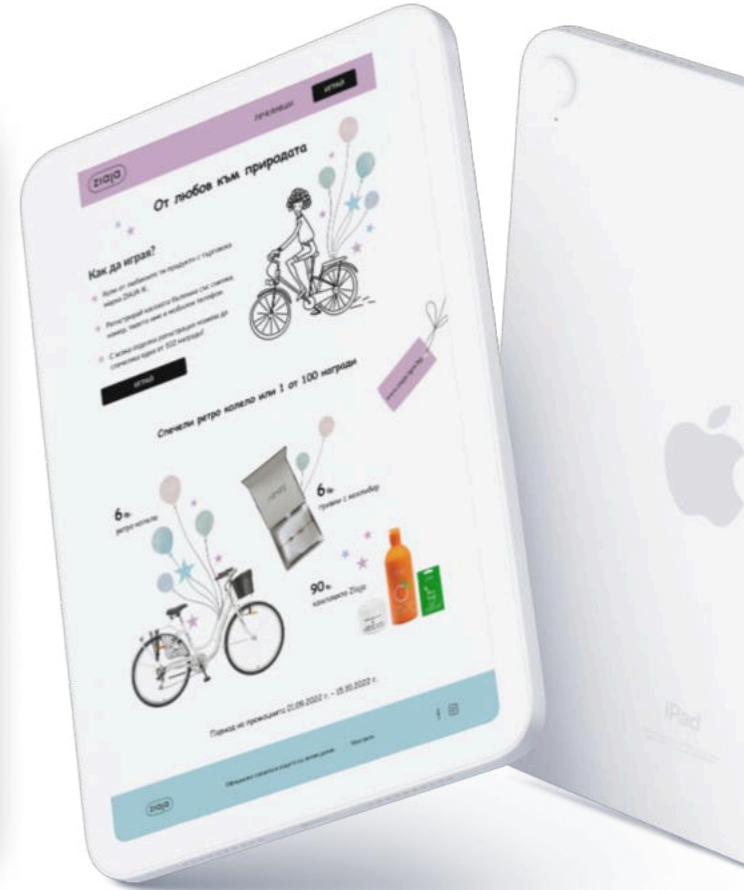

# 09 online stores

LOGAS CANDLES

ACTIVE CHOICE

САНИТАРЕН МАГАЗИН

GINZA MODE

Natur Produkt

Daphne

KWIAT

# 11 promo websites

# 12 platforms

- Next generation AI Optical tracking system
- Intuitive, touch-friendly controls
- Comprehensive statistical insights
- Integrated video playback with real-time AI tagging and key moment visualization
- Live-updating pitch diagrams