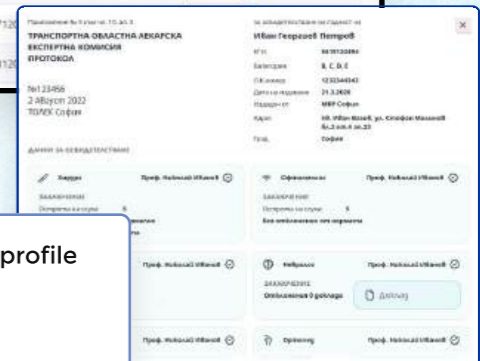

# 12 platforms

- Next generation AI Optical tracking system
- Intuitive, touch-friendly controls
- Comprehensive statistical insights
- Integrated video playback with real-time AI tagging and key moment visualization
- Live-updating pitch diagrams

- All-in-one tax refund hub
- Instant digital US bank account creation
- Flexible payout options
- Secure e-signature workflow
- Real-time notifications & refund tracking

- Smart scheduling with real-time availability
- Multi-channel booking interface
- Integrated digital patient check-in
- Automated reminders
- Secure patient portal

# 13 platforms

- Online-based centre for alternative dispute resolution
- Secure virtual chat rooms
- Integrated smart document management
- Real-time case status dashboard

- Smart patient registration & profile Management
- Custom document creation
- Data security & compliance engine