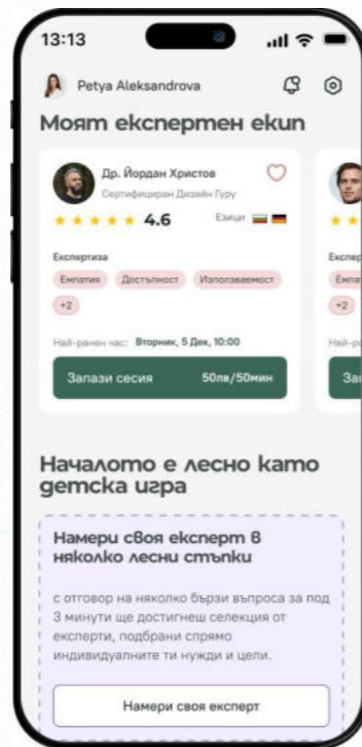

# 12 platforms

- Next generation AI Optical tracking system
- Intuitive, touch-friendly controls
- Comprehensive statistical insights
- Integrated video playback with real-time AI tagging and key moment visualization
- Live-updating pitch diagrams

- All-in-one tax refund hub
- Instant digital US bank account creation
- Flexible payout options
- Secure e-signature workflow
- Real-time notifications & refund tracking

- Smart scheduling with real-time availability
- Multi-channel booking interface
- Integrated digital patient check-in
- Automated reminders
- Secure patient portal

# 13 platforms

- Online-based centre for alternative dispute resolution
- Secure virtual chat rooms
- Integrated smart document management
- Real-time case status dashboard

- Smart patient registration & profile Management
- Custom document creation
- Data security & compliance engine

# 14 mobile apps

ОБЩИНА МАЛКО ТЪРНОВО

MINDROMEDA

ПОРТАЛ12

R|KAPRIANI

BLITZVAN

neturf

GORDON'S