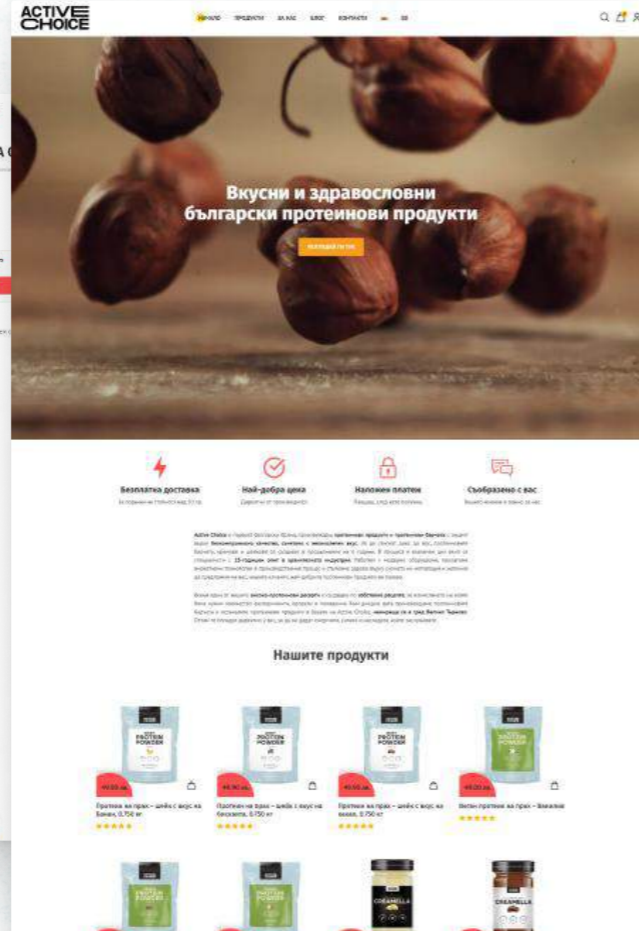

09 online stores