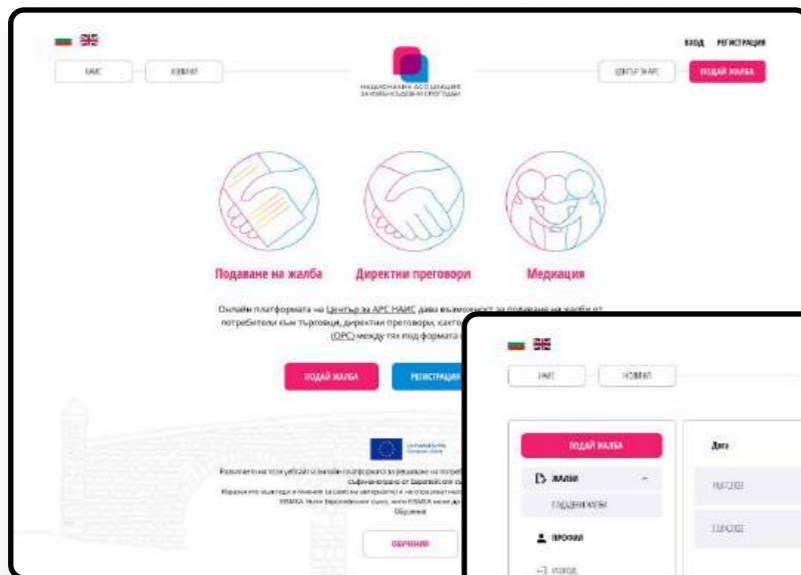

# 11 promo websites

# 12 platforms

- Next generation AI Optical tracking system
- Intuitive, touch-friendly controls
- Comprehensive statistical insights
- Integrated video playback with real-time AI tagging and key moment visualization
- Live-updating pitch diagrams

- All-in-one tax refund hub
- Instant digital US bank account creation
- Flexible payout options
- Secure e-signature workflow
- Real-time notifications & refund tracking

- Smart scheduling with real-time availability
- Multi-channel booking interface
- Integrated digital patient check-in
- Automated reminders
- Secure patient portal

# 13 platforms

- Online-based centre for alternative dispute resolution
- Secure virtual chat rooms
- Integrated smart document management
- Real-time case status dashboard

- Smart patient registration & profile Management
- Custom document creation
- Data security & compliance engine