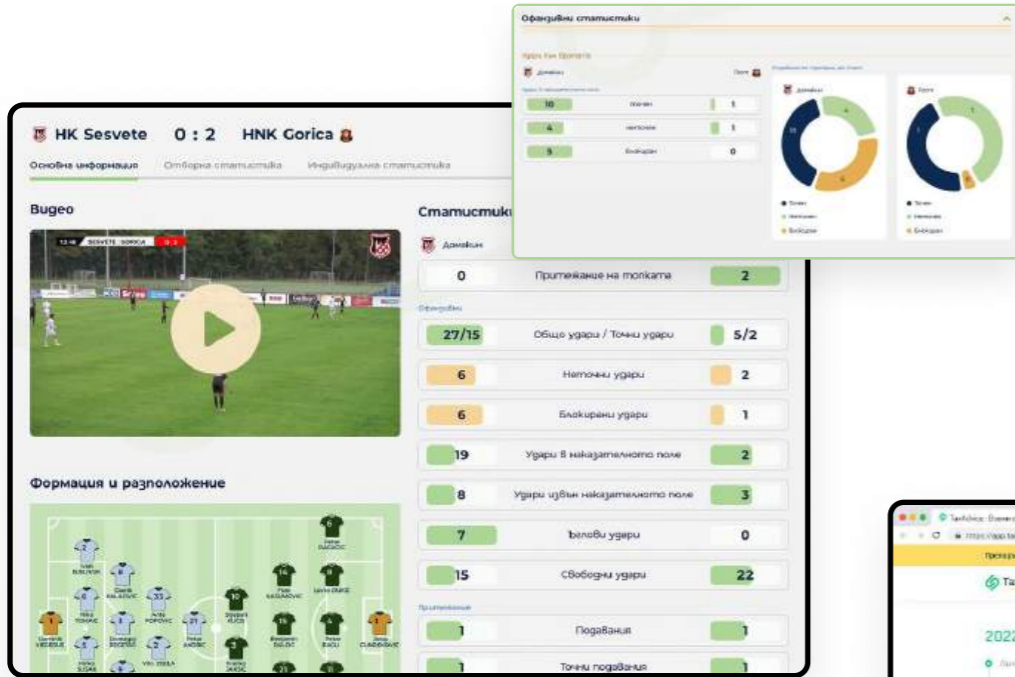

# 09 online stores

# 11 promo websites

# 12 platforms

- Next generation AI Optical tracking system
- Intuitive, touch-friendly controls
- Comprehensive statistical insights
- Integrated video playback with real-time AI tagging and key moment visualization
- Live-updating pitch diagrams