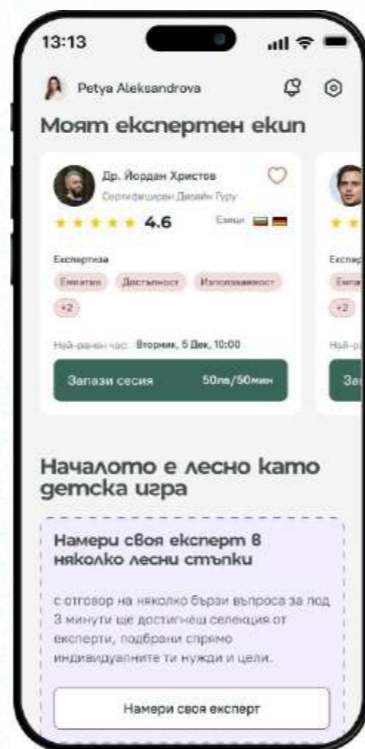

# 12 platforms

- Next generation AI Optical tracking system
- Intuitive, touch-friendly controls
- Comprehensive statistical insights
- Integrated video playback with real-time AI tagging and key moment visualization
- Live-updating pitch diagrams

- All-in-one tax refund hub
- Instant digital US bank account creation
- Flexible payout options
- Secure e-signature workflow
- Real-time notifications & refund tracking

- Smart scheduling with real-time availability
- Multi-channel booking interface
- Integrated digital patient check-in
- Automated reminders
- Secure patient portal

# 13 platforms

- Online-based centre for alternative dispute resolution
- Secure virtual chat rooms
- Integrated smart document management
- Real-time case status dashboard

- Smart patient registration & profile Management
- Custom document creation
- Data security & compliance engine

# 14 mobile apps

ОБЩИНА МАЛКО ТЪРНОВО

MINDROMEDA

ПОРТАЛ12

R|KAPRIANI

BLITZVAN

neturf

GORDON'S