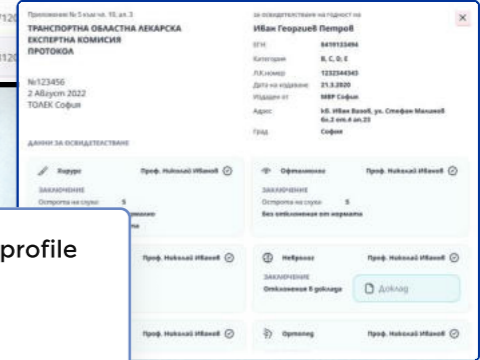

# 12 platforms

- Next generation AI Optical tracking system
- Intuitive, touch-friendly controls
- Comprehensive statistical insights
- Integrated video playback with real-time AI tagging and key moment visualization
- Live-updating pitch diagrams

- All-in-one tax refund hub
- Instant digital US bank account creation
- Flexible payout options
- Secure e-signature workflow
- Real-time notifications & refund tracking

- Smart scheduling with real-time availability
- Multi-channel booking interface
- Integrated digital patient check-in
- Automated reminders
- Secure patient portal

# 13 platforms

- Online-based centre for alternative dispute resolution
- Secure virtual chat rooms
- Integrated smart document management
- Real-time case status dashboard

- Smart patient registration & profile Management
- Custom document creation
- Data security & compliance engine