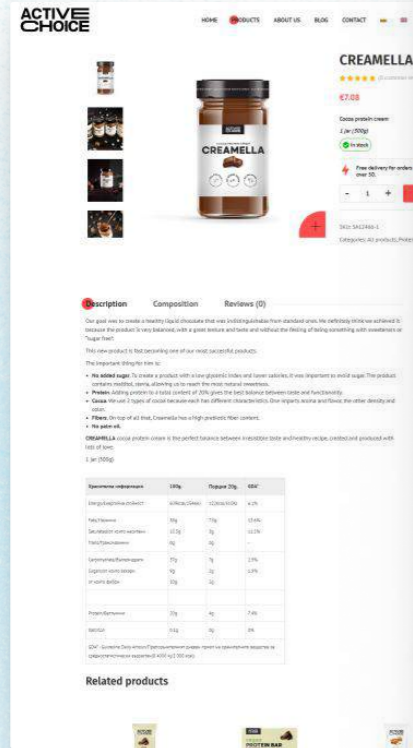

09 online stores