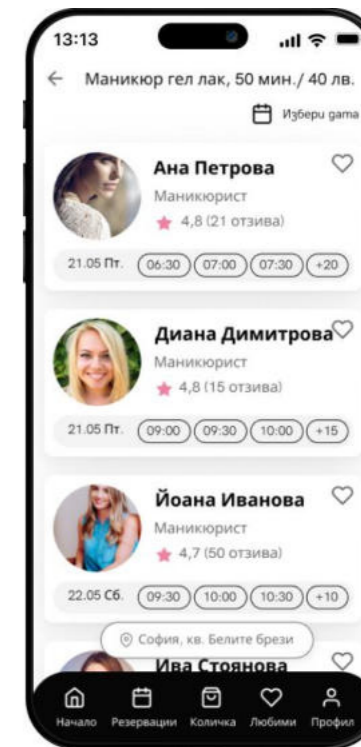

# 12 platforms

- Next generation AI Optical tracking system
- Intuitive, touch-friendly controls
- Comprehensive statistical insights
- Integrated video playback with real-time AI tagging and key moment visualization
- Live-updating pitch diagrams

# 13 platforms

- Online-based centre for alternative dispute resolution
- Secure virtual chat rooms
- Integrated smart document management
- Real-time case status dashboard

- Smart patient registration & profile Management
- Custom document creation
- Data security & compliance engine

# 14 mobile apps

ОБЩИНА МАЛКО ТЪРНОВО

MINDROMEDA

ПОРТАЛ12

R|KAPRIANI

BLITZVAN

neturf

GORDON'S