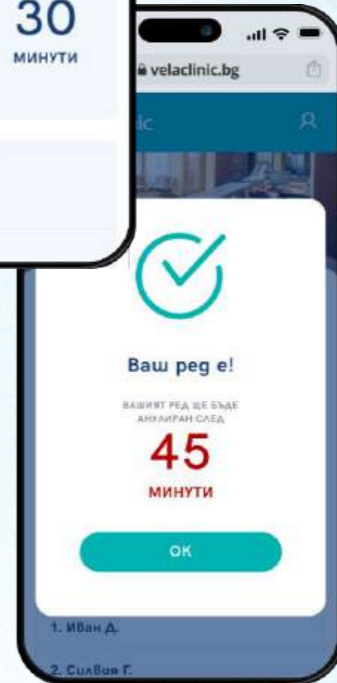

- Smart scheduling with real-time availability
- Multi-channel booking interface
- Integrated digital patient check-in
- Automated reminders
- Secure patient portal