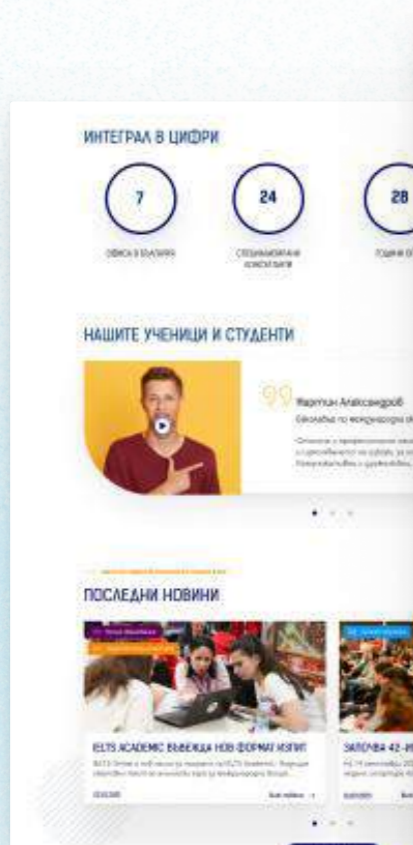

АРХИТЕКТУРНО ПРОЕКТИРАНЕ

УПРАВЛЕНИЕ НА ПРОЕКТА

ПРОЕКТИРАНЕ НА ВИСША

Tuesday	Wednesday	Thursday	Friday	Saturday	Sunday
Morning activity					
Lesson					
Lunch					
Music and Drama	Relax and recharge	Relax and recharge	Relax and recharge	London Museum and Monuments	Pub - Roman bath
Relax and recharge	Be a Leader! Exercise**	Be a Leader! Exercise**	Be a Leader! Exercise**		
Lesson					
Evening	Tennis	Arts and crafts	Urban	Movie night	Basketball
Back to boarding					