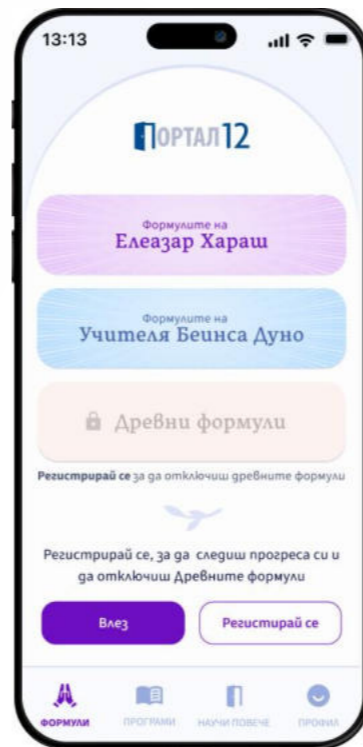

# 12 platforms

- Next generation AI Optical tracking system
- Intuitive, touch-friendly controls
- Comprehensive statistical insights
- Integrated video playback with real-time AI tagging and key moment visualization
- Live-updating pitch diagrams

# 13 platforms

- Online-based centre for alternative dispute resolution
- Secure virtual chat rooms
- Integrated smart document management
- Real-time case status dashboard

- Smart patient registration & profile Management
- Custom document creation
- Data security & compliance engine

# 14 mobile apps

ОБЩИНА МАЛКО ТЪРНОВО

MINDROMEDA

ПОРТАЛ12

R|KAPRIANI

BLITZVAN

neturf

GORDON'S