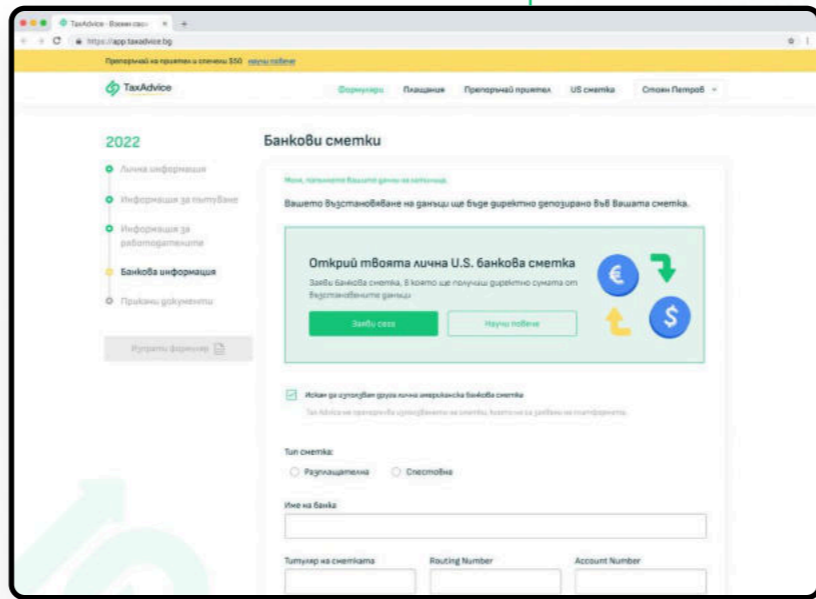

- Smart scheduling with real-time availability
- Multi-channel booking interface
- Integrated digital patient check-in
- Automated reminders
- Secure patient portal