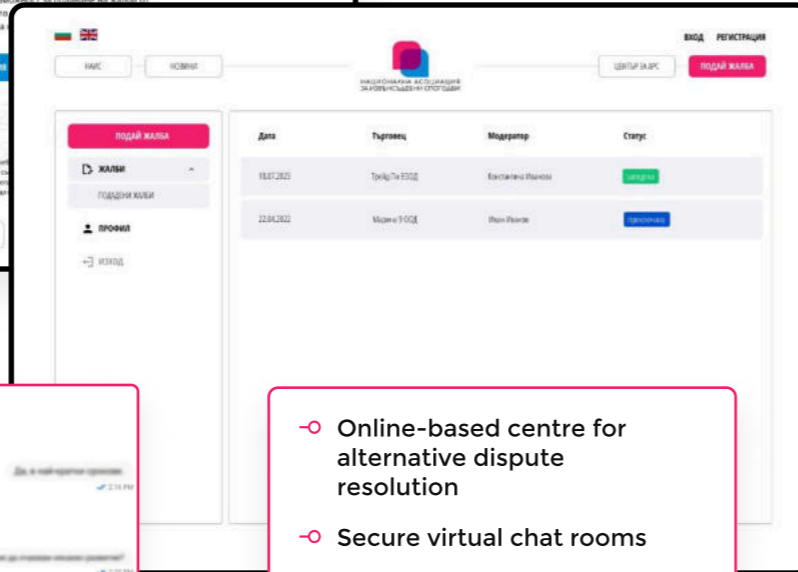

# 11 promo websites

# 12 platforms

- Next generation AI Optical tracking system
- Intuitive, touch-friendly controls
- Comprehensive statistical insights
- Integrated video playback with real-time AI tagging and key moment visualization
- Live-updating pitch diagrams

- All-in-one tax refund hub
- Instant digital US bank account creation
- Flexible payout options
- Secure e-signature workflow
- Real-time notifications & refund tracking

- Smart scheduling with real-time availability
- Multi-channel booking interface
- Integrated digital patient check-in
- Automated reminders
- Secure patient portal

# 13 platforms

- Online-based centre for alternative dispute resolution
- Secure virtual chat rooms
- Integrated smart document management
- Real-time case status dashboard

- Smart patient registration & profile Management
- Custom document creation
- Data security & compliance engine