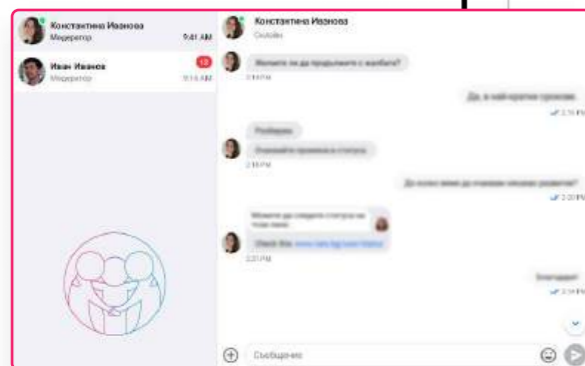

13 platforms

- Online-based centre for alternative dispute resolution
- Secure virtual chat rooms
- Integrated smart document management
- Real-time case status dashboard