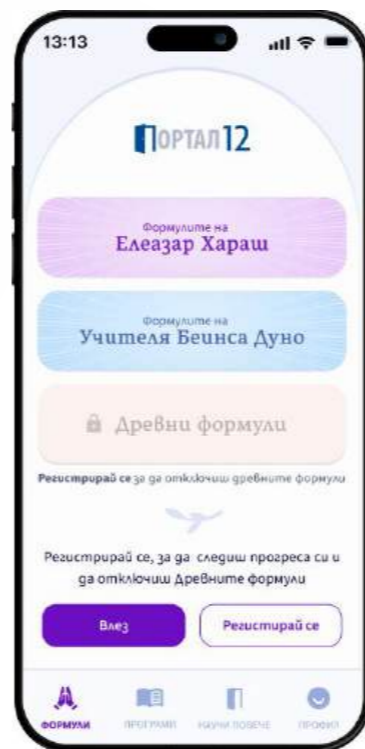

# 12 platforms

- Next generation AI Optical tracking system
- Intuitive, touch-friendly controls
- Comprehensive statistical insights
- Integrated video playback with real-time AI tagging and key moment visualization
- Live-updating pitch diagrams

# 13 platforms

- Online-based centre for alternative dispute resolution
- Secure virtual chat rooms
- Integrated smart document management
- Real-time case status dashboard

- Smart patient registration & profile Management
- Custom document creation
- Data security & compliance engine

# 14 mobile apps

ОБЩИНА МАЛКО ТЪРНОВО

MINDROMEDA

ПОРТАЛ12

R|KAPRIANI

BLITZVAN

neturf

GORDON'S