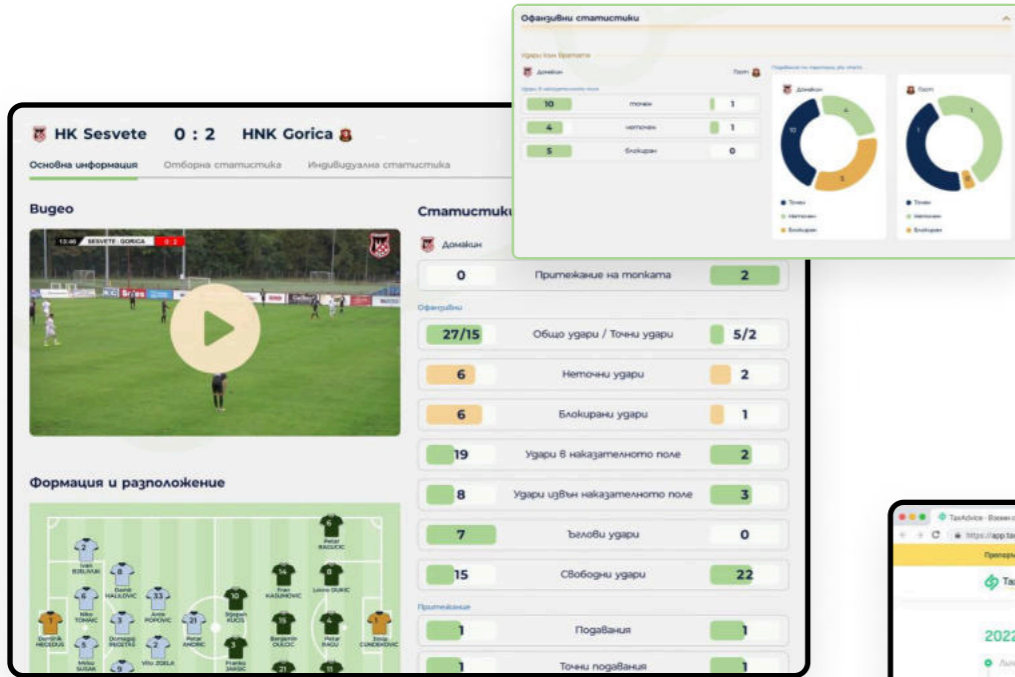

# 09 online stores

LOGAS CANDLES

ACTIVE CHOICE

САНИТАРЕН МАГАЗИН

GINZA MODE

Natur Produkt

Daphne

KWIAT

# 11 promo websites

# 12 platforms

- Next generation AI Optical tracking system
- Intuitive, touch-friendly controls
- Comprehensive statistical insights
- Integrated video playback with real-time AI tagging and key moment visualization
- Live-updating pitch diagrams