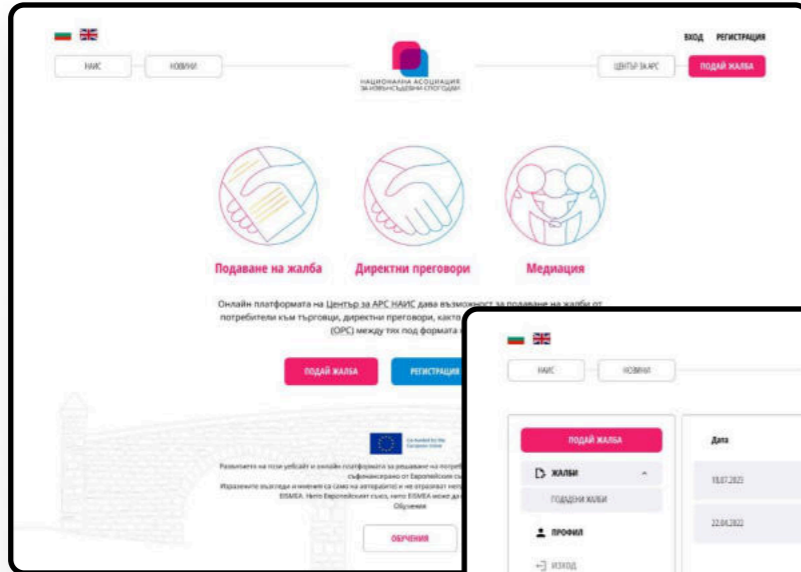

# 11 promo websites

# 12 platforms

- Next generation AI Optical tracking system
- Intuitive, touch-friendly controls
- Comprehensive statistical insights
- Integrated video playback with real-time AI tagging and key moment visualization
- Live-updating pitch diagrams

- All-in-one tax refund hub
- Instant digital US bank account creation
- Flexible payout options
- Secure e-signature workflow
- Real-time notifications & refund tracking

- Smart scheduling with real-time availability
- Multi-channel booking interface
- Integrated digital patient check-in
- Automated reminders
- Secure patient portal

# 13 platforms

- Online-based centre for alternative dispute resolution
- Secure virtual chat rooms
- Integrated smart document management
- Real-time case status dashboard

- Smart patient registration & profile Management
- Custom document creation
- Data security & compliance engine