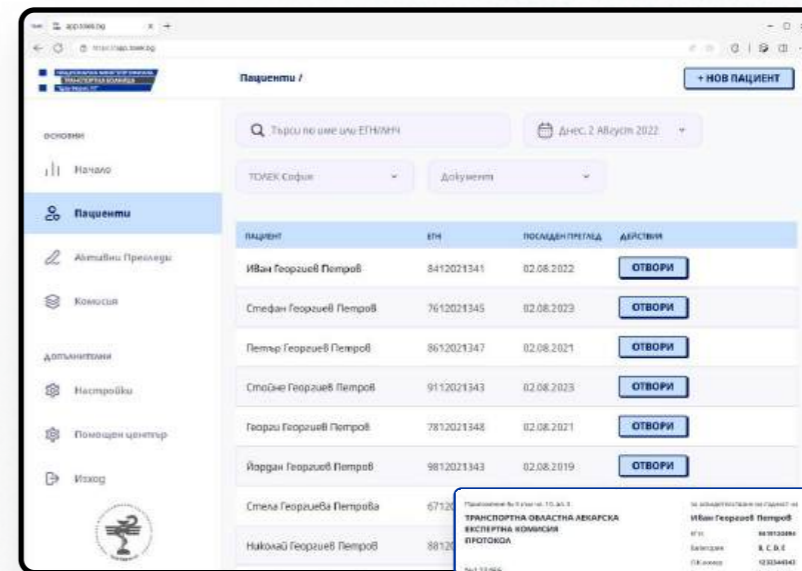

# 12 platforms

- Next generation AI Optical tracking system
- Intuitive, touch-friendly controls
- Comprehensive statistical insights
- Integrated video playback with real-time AI tagging and key moment visualization
- Live-updating pitch diagrams

- All-in-one tax refund hub
- Instant digital US bank account creation
- Flexible payout options
- Secure e-signature workflow
- Real-time notifications & refund tracking

- Smart scheduling with real-time availability
- Multi-channel booking interface
- Integrated digital patient check-in
- Automated reminders
- Secure patient portal

# 13 platforms

- Online-based centre for alternative dispute resolution
- Secure virtual chat rooms
- Integrated smart document management
- Real-time case status dashboard

- Smart patient registration & profile Management
- Custom document creation
- Data security & compliance engine