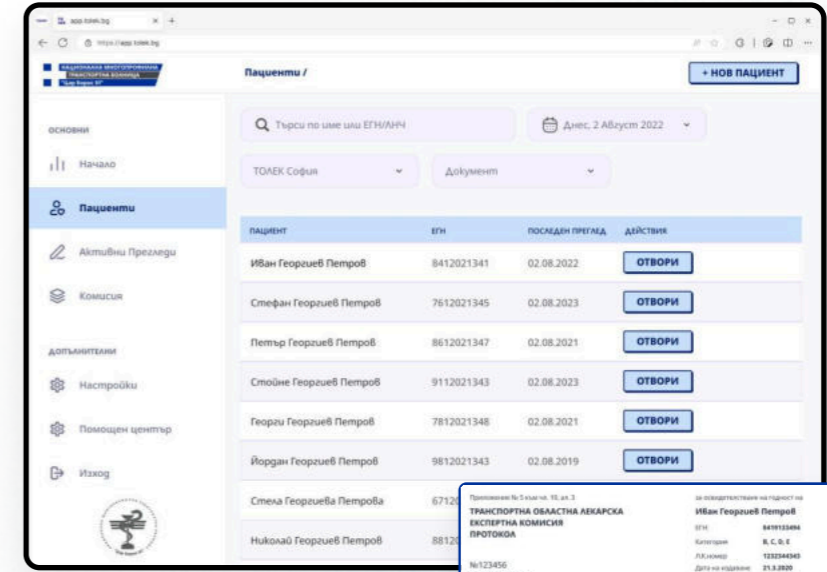

# 12 platforms

- Next generation AI Optical tracking system
- Intuitive, touch-friendly controls
- Comprehensive statistical insights
- Integrated video playback with real-time AI tagging and key moment visualization
- Live-updating pitch diagrams

- All-in-one tax refund hub
- Instant digital US bank account creation
- Flexible payout options
- Secure e-signature workflow
- Real-time notifications & refund tracking

- Smart scheduling with real-time availability
- Multi-channel booking interface
- Integrated digital patient check-in
- Automated reminders
- Secure patient portal

# 13 platforms

- Online-based centre for alternative dispute resolution
- Secure virtual chat rooms
- Integrated smart document management
- Real-time case status dashboard

- Smart patient registration & profile Management
- Custom document creation
- Data security & compliance engine