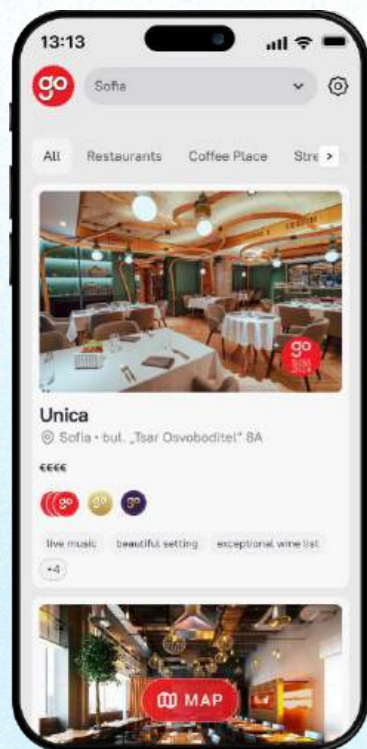

# 13 platforms

- Online-based centre for alternative dispute resolution
- Secure virtual chat rooms
- Integrated smart document management
- Real-time case status dashboard

- Smart patient registration & profile Management
- Custom document creation
- Data security & compliance engine

# 14 mobile apps

ОБЩИНА МАЛКО ТЪРНОВО

MINDROMEDA

ПОРТАЛ12

R|KAPRIANI

BLITZVAN

neturf

GORDON'S