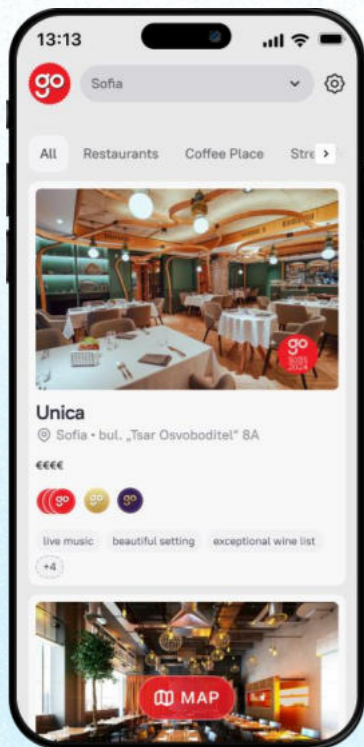

# 13 platforms

- Online-based centre for alternative dispute resolution
- Secure virtual chat rooms
- Integrated smart document management
- Real-time case status dashboard

- Smart patient registration & profile Management
- Custom document creation
- Data security & compliance engine

# 14 mobile apps

ОБЩИНА МАЛКО ТЪРНОВО

MINDROMEDA

ПОРТАЛ12

R|KAPRIANI

BLITZVAN

neturf

GORDON'S