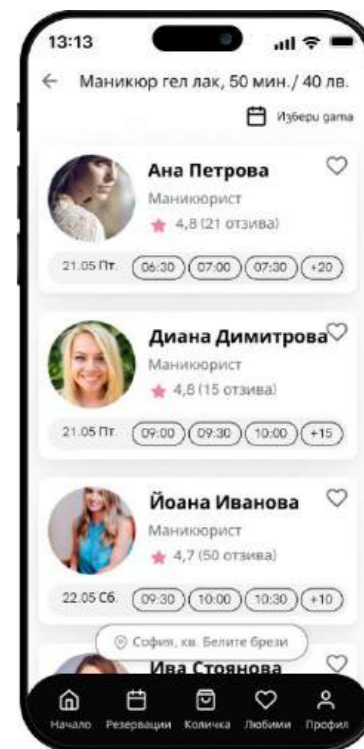

# 12 platforms

- Next generation AI Optical tracking system
- Intuitive, touch-friendly controls
- Comprehensive statistical insights
- Integrated video playback with real-time AI tagging and key moment visualization
- Live-updating pitch diagrams

# 13 platforms

- Online-based centre for alternative dispute resolution
- Secure virtual chat rooms
- Integrated smart document management
- Real-time case status dashboard

- Smart patient registration & profile Management
- Custom document creation
- Data security & compliance engine

# 14 mobile apps

ОБЩИНА МАЛКО ТЪРНОВО

MINDROMEDA

ПОРТАЛ12

R|KAPRIANI

BLITZVAN

neturf

GORDON'S